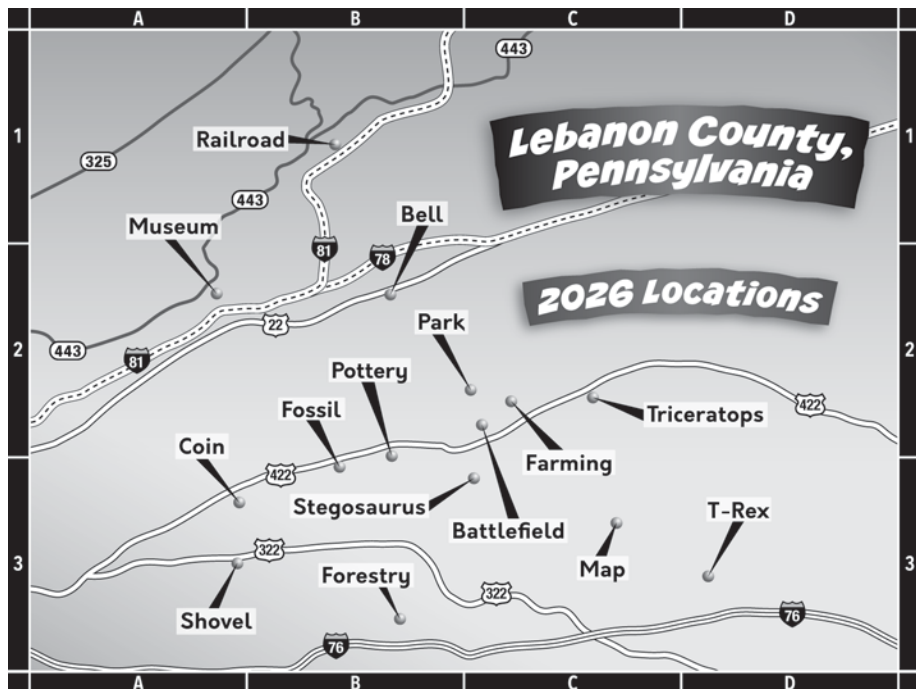

SITE MARKER LOCATIONS

PG.	SITE MARKER	PARK LOCATION	MAP
3	Battlefield	Louser Memorial Park Northeast	C2
4	Bell	North Mill Street Park	B2
5	Coin	Southeast Family Park	A3
6	Farming	Lenni Lenape Park	C2
7	Forestry	Clarence Schock Memorial Park – Governor Dick Trailhead	B3
8	Fossil	Quittie Creek Nature Park	B3
9	Map	Heidelberg Township Park/Playground	C3
10	Museum	Memorial Lake State Park – Middle Road	A2
11	Park	Township Community Park – N. Lebanon Baseball Field	C2
12	Pottery	Cleona Community Park/Playground	B2
13	Railroad	Swatara State Park – Sand Siding Trailhead	B1
14	Shovel	Campbelltown Community Park	A3
15	Stegosaurus	South Hills Park	C3
16	T-Rex	Middle Creek Wildlife Mgmt. Area – Valley View Trail	D3
17	Triceratops	Jackson Recreational Park	C2

Driving directions to parks can be found on pages 18 and 19.